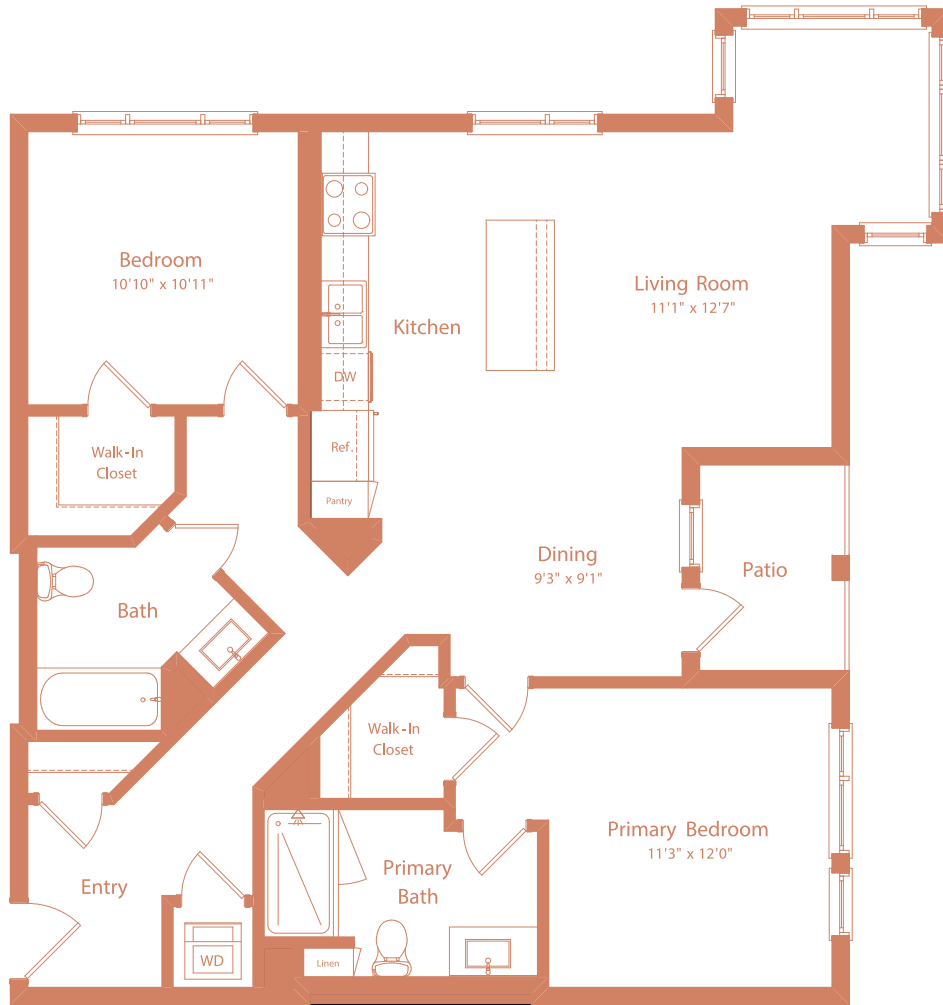

# 2-B.5

2 BED / 2 BATH

# 1168

SQ. FT.

635 Robinson Ave | San Diego, CA 92103

[modesandiego.com](http://modesandiego.com)

*\*Floor plans are artist's rendering. All dimensions are approximate. Actual product and specifications may vary in dimension or detail. Not all features are available in every apartment. Prices and availability are subject to change. Please see a representative for details.*