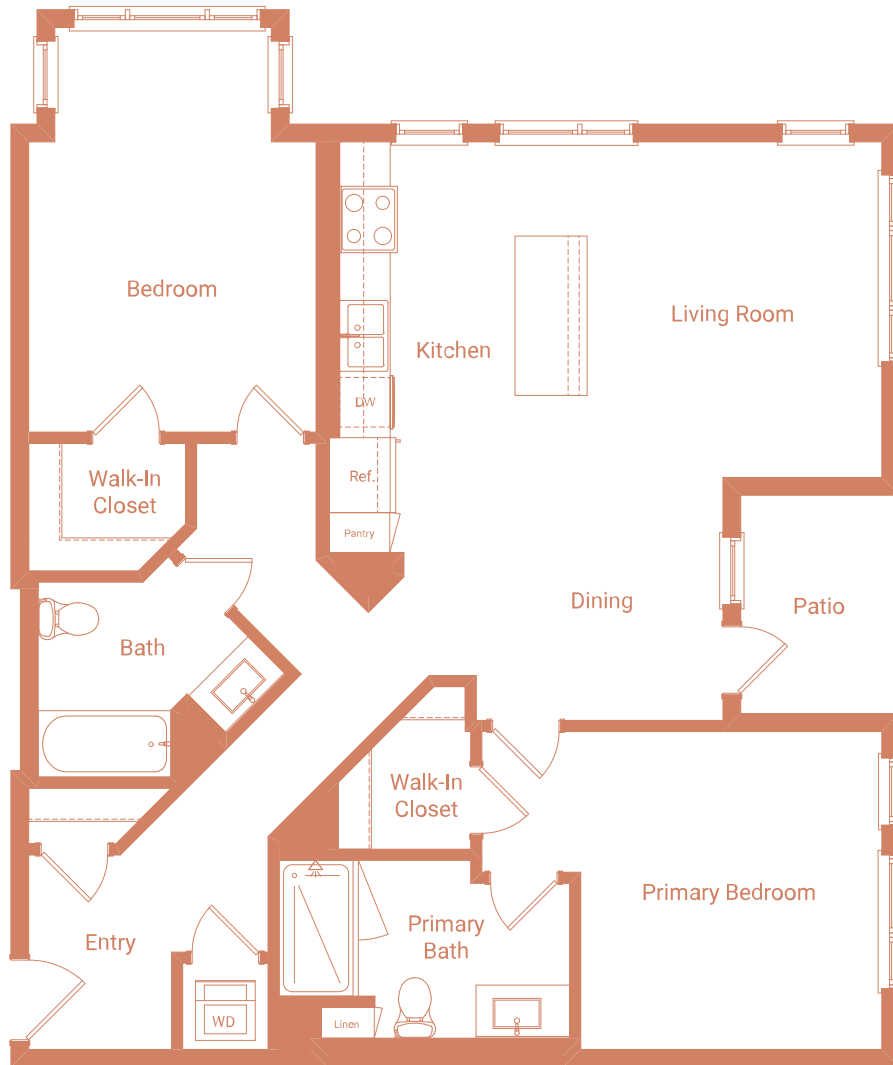

S-B.4

2 BED / 2 BATH

1204

SQ. FT.

635 Robinson Ave | San Diego, CA 92103

modesandiego.com

**Floor plans are artist's rendering. All dimensions are approximate. Actual product and specifications may vary in dimension or detail. Not all features are available in every apartment. Prices and availability are subject to change. Please see a representative for details.*