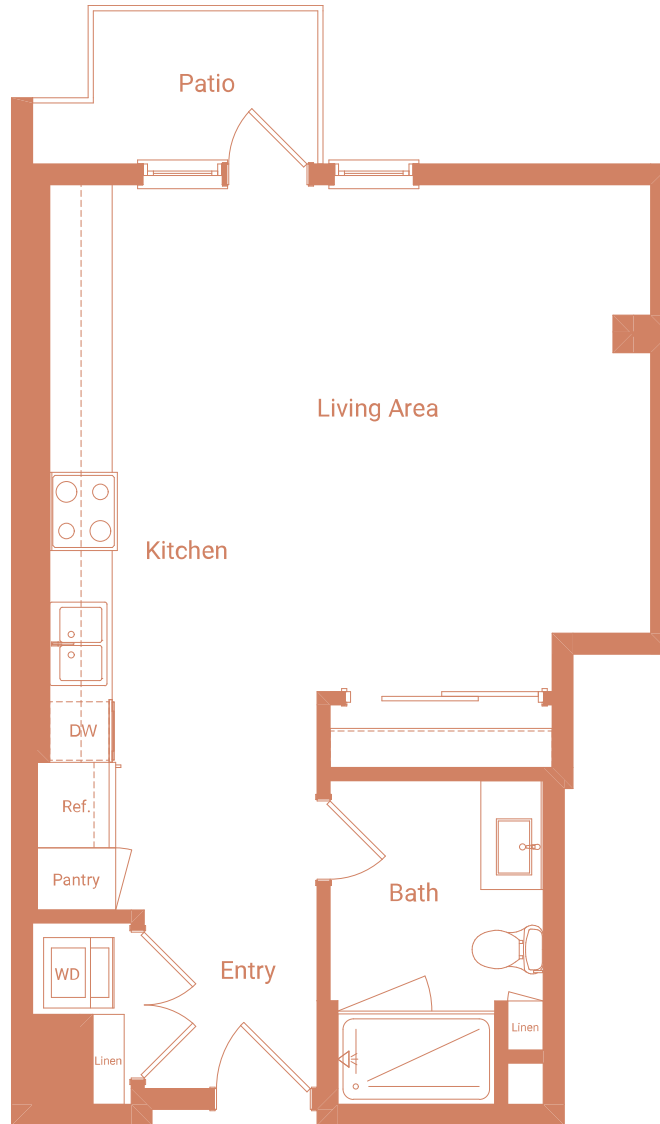

# S-D

STUDIO / 1 BATH

574  
SQ. FT.

635 Robinson Ave | San Diego, CA 92103

[modesandiego.com](http://modesandiego.com)

*\*Floor plans are artist's rendering. All dimensions are approximate. Actual product and specifications may vary in dimension or detail. Not all features are available in every apartment. Prices and availability are subject to change. Please see a representative for details.*