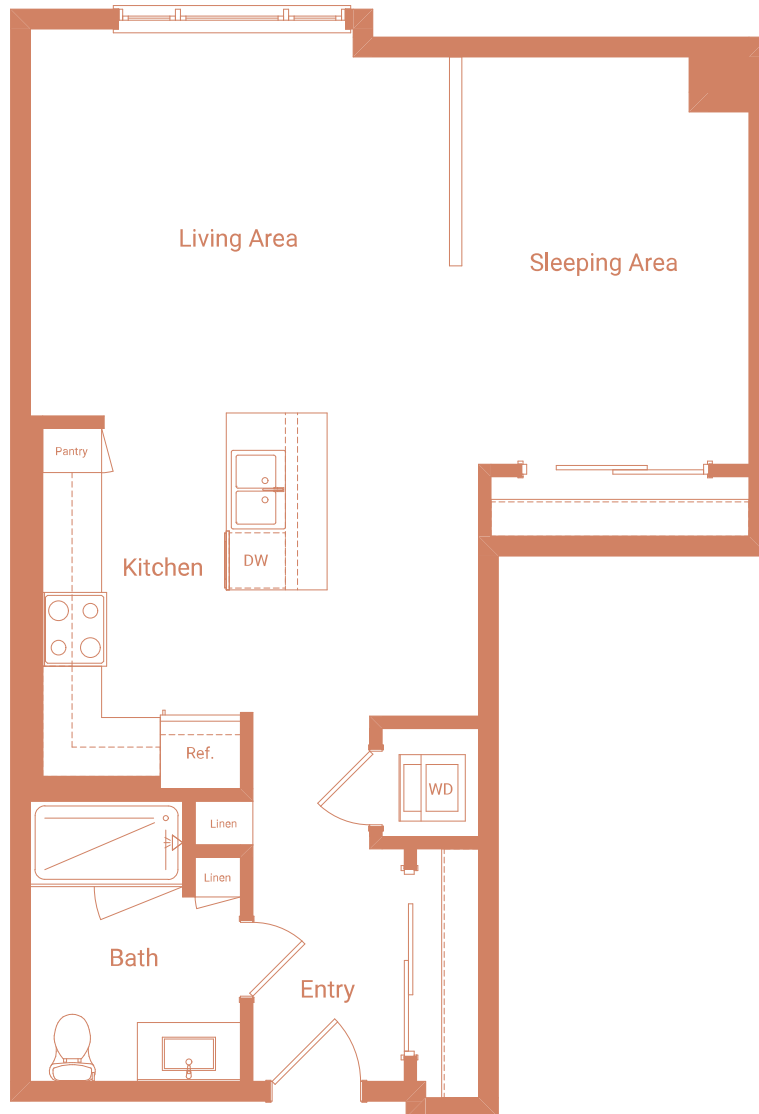

S-B

STUDIO / 1 BATH

781
SQ. FT.

635 Robinson Ave | San Diego, CA 92103

modesandiego.com

**Floor plans are artist's rendering. All dimensions are approximate. Actual product and specifications may vary in dimension or detail. Not all features are available in every apartment. Prices and availability are subject to change. Please see a representative for details.*