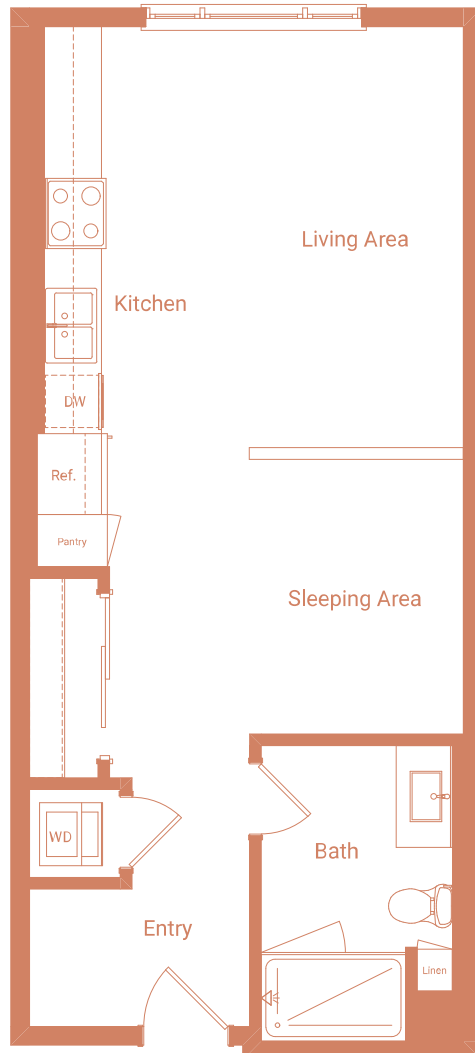

S-A.4

STUDIO / 1 BATH

601
SQ. FT.

	635 Robinson Ave San Diego, CA 92103
	modesandiego.com

**Floor plans are artist's rendering. All dimensions are approximate. Actual product and specifications may vary in dimension or detail. Not all features are available in every apartment. Prices and availability are subject to change. Please see a representative for details.*