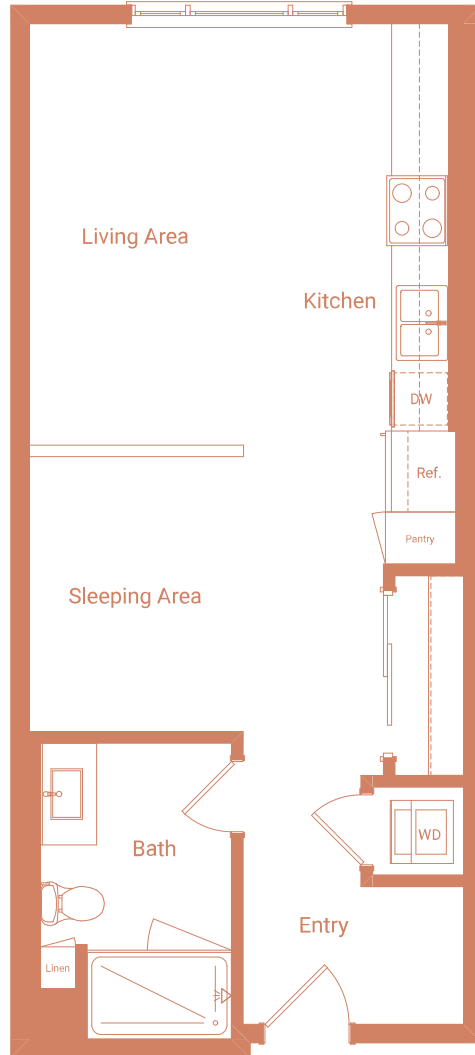

S-A.3

STUDIO / 1 BATH

606
SQ. FT.

635 Robinson Ave | San Diego, CA 92103

modesandiego.com

**Floor plans are artist's rendering. All dimensions are approximate. Actual product and specifications may vary in dimension or detail. Not all features are available in every apartment. Prices and availability are subject to change. Please see a representative for details.*