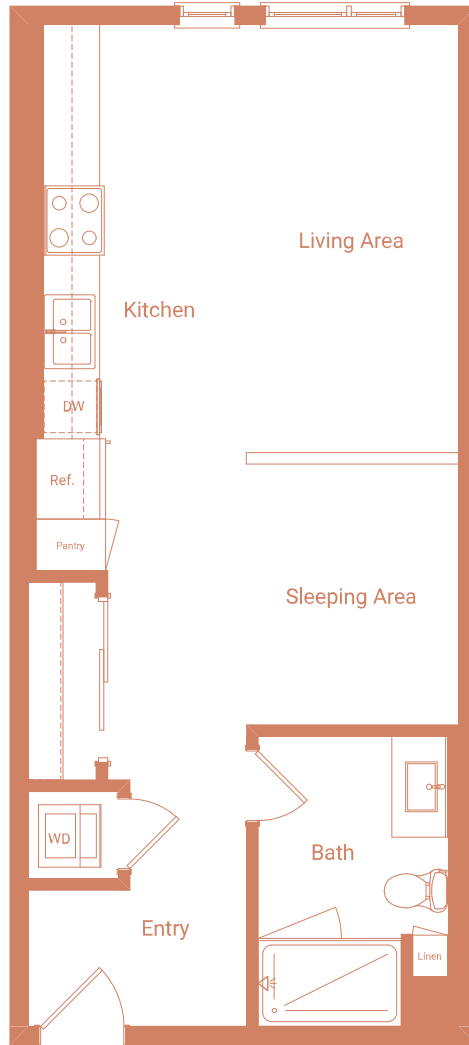

# S-A.2

STUDIO / 1 BATH

# 559

SQ. FT.

635 Robinson Ave | San Diego, CA 92103

[modesandiego.com](http://modesandiego.com)

*\*Floor plans are artist's rendering. All dimensions are approximate. Actual product and specifications may vary in dimension or detail. Not all features are available in every apartment. Prices and availability are subject to change. Please see a representative for details.*