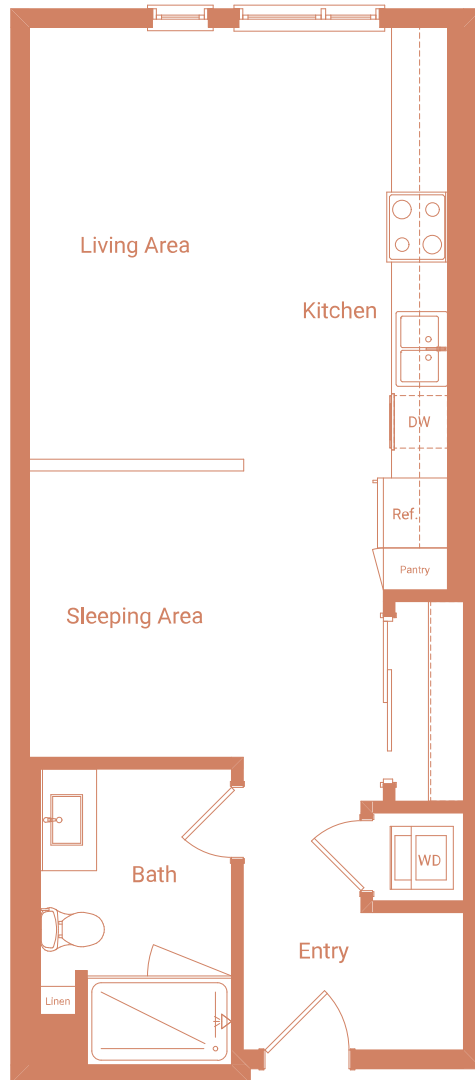

S-A.1

STUDIO / 1 BATH

563
SQ. FT.

635 Robinson Ave | San Diego, CA 92103

modesandiego.com

**Floor plans are artist's rendering. All dimensions are approximate. Actual product and specifications may vary in dimension or detail. Not all features are available in every apartment. Prices and availability are subject to change. Please see a representative for details.*