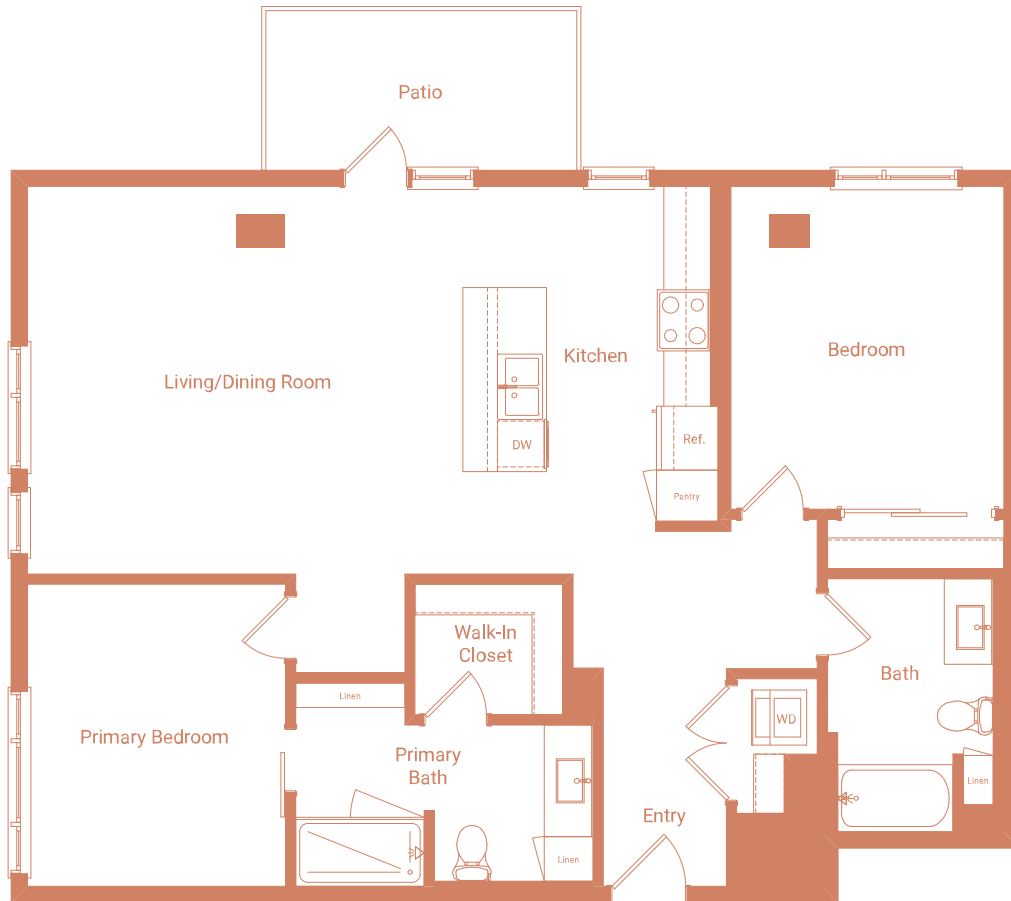

2-H

2 BED / 2 BATH

1213

SQ. FT.

635 Robinson Ave | San Diego, CA 92103

modesandiego.com

**Floor plans are artist's rendering. All dimensions are approximate. Actual product and specifications may vary in dimension or detail. Not all features are available in every apartment. Prices and availability are subject to change. Please see a representative for details.*