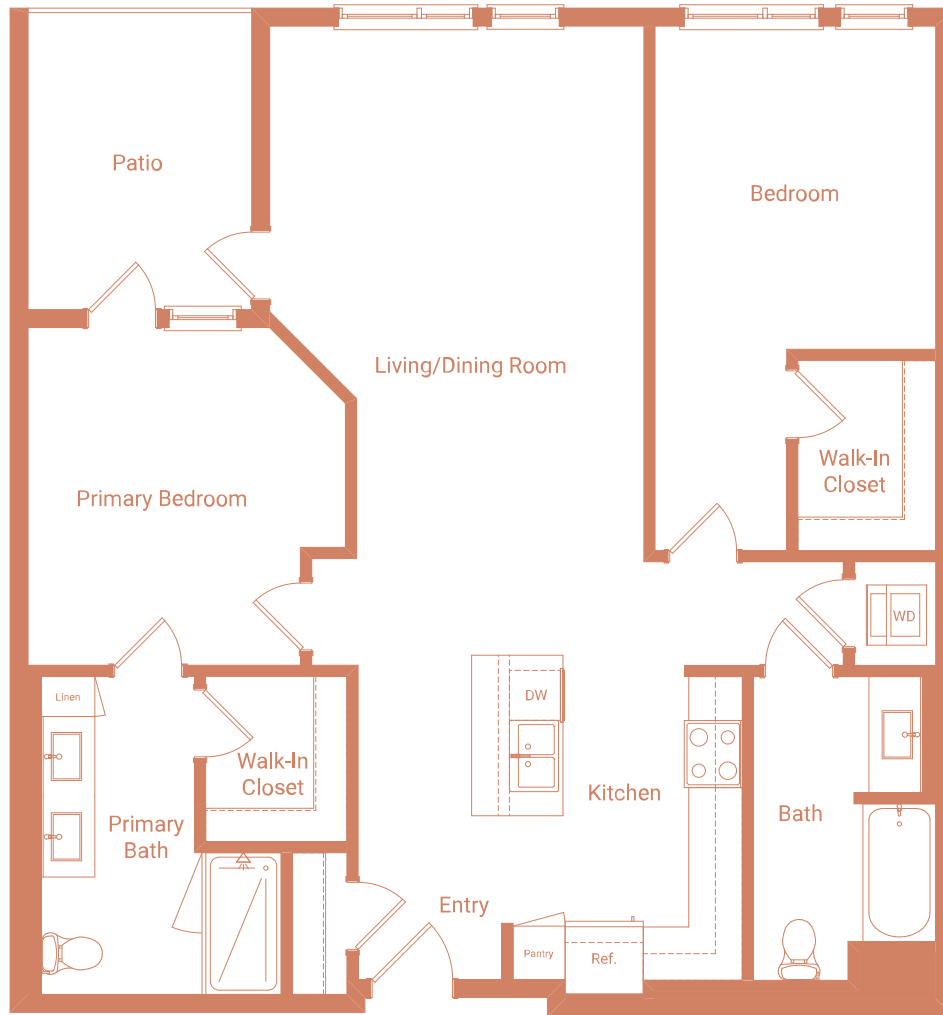

2-F

2 BED / 2 BATH

1184

SQ. FT.

635 Robinson Ave | San Diego, CA 92103

modesandiego.com

**Floor plans are artist's rendering. All dimensions are approximate. Actual product and specifications may vary in dimension or detail. Not all features are available in every apartment. Prices and availability are subject to change. Please see a representative for details.*