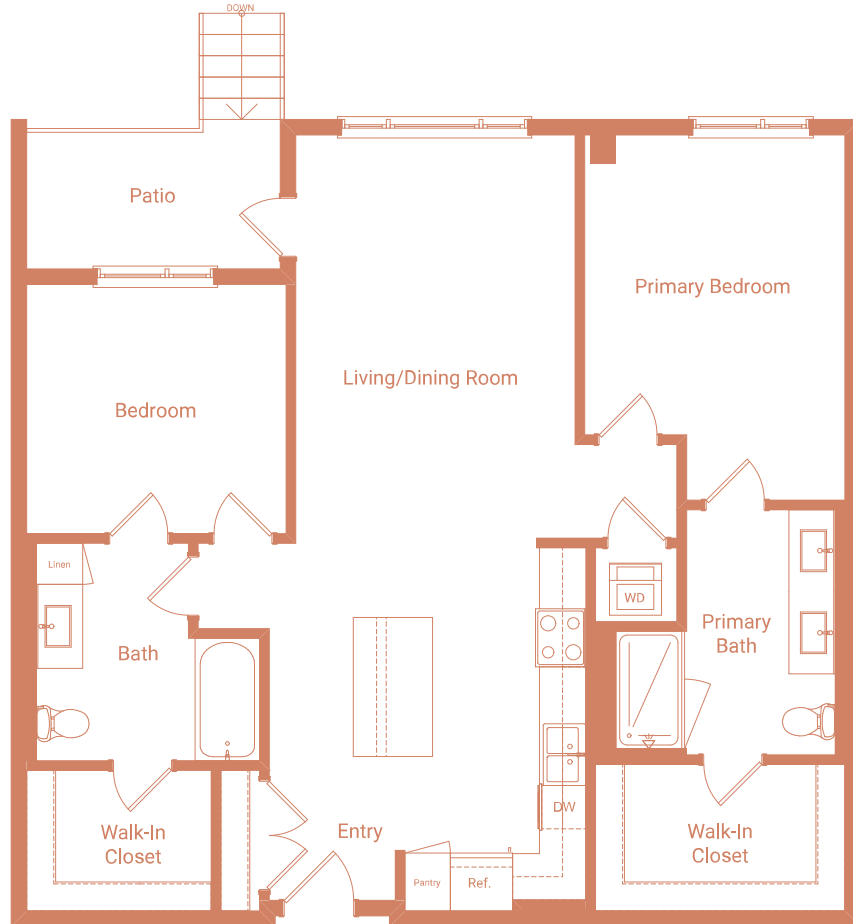

# 2-D.2

2 BED / 2 BATH

# 1173

SQ. FT.

635 Robinson Ave | San Diego, CA 92103

[modesandiego.com](http://modesandiego.com)

*\*Floor plans are artist's rendering. All dimensions are approximate. Actual product and specifications may vary in dimension or detail. Not all features are available in every apartment. Prices and availability are subject to change. Please see a representative for details.*