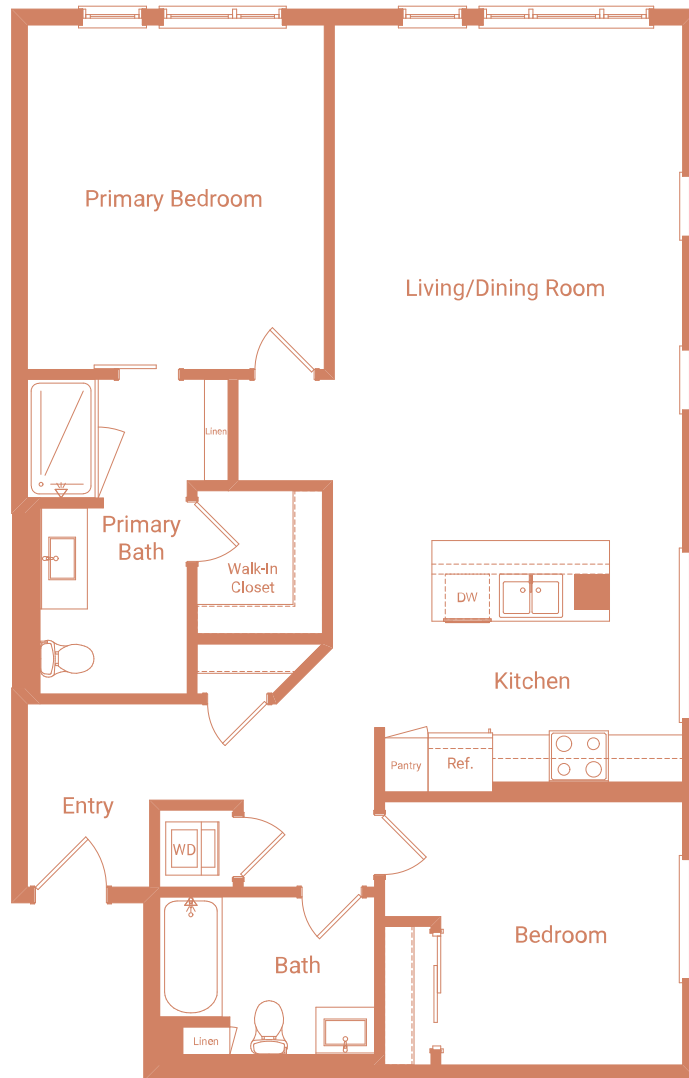

S-C

2 BED / 2 BATH

1167

SQ. FT.

635 Robinson Ave | San Diego, CA 92103

modesandiego.com

**Floor plans are artist's rendering. All dimensions are approximate. Actual product and specifications may vary in dimension or detail. Not all features are available in every apartment. Prices and availability are subject to change. Please see a representative for details.*