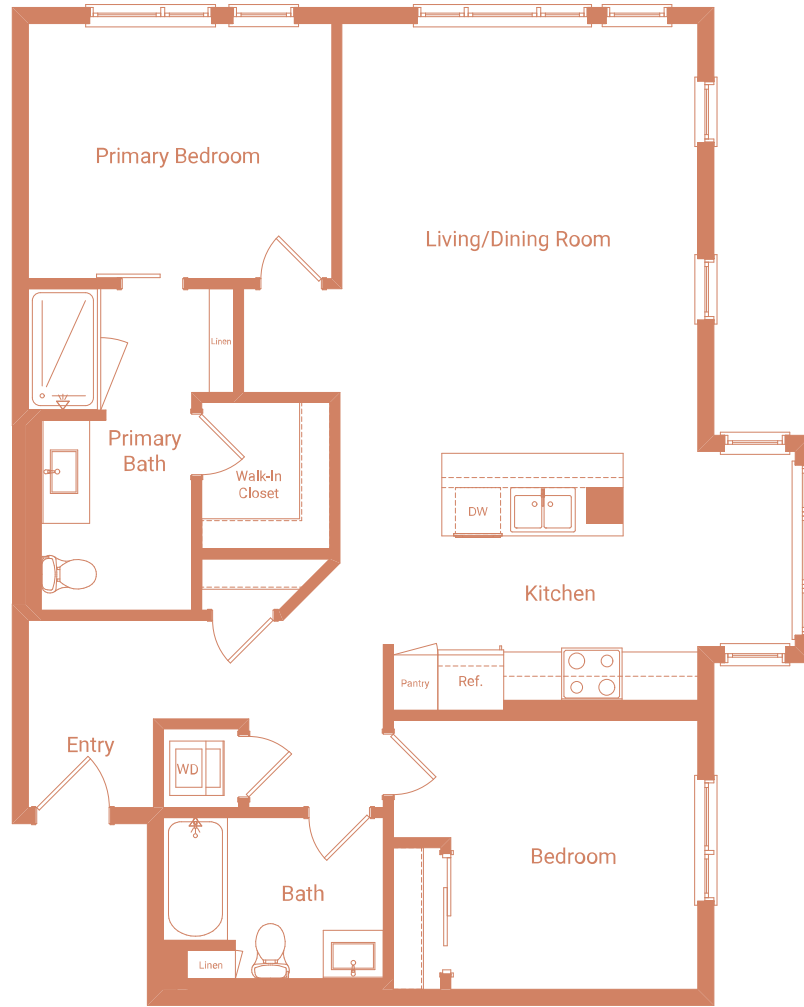

2-C.4

2 BED / 2 BATH

1250

SQ. FT.

635 Robinson Ave | San Diego, CA 92103

modesandiego.com

**Floor plans are artist's rendering. All dimensions are approximate. Actual product and specifications may vary in dimension or detail. Not all features are available in every apartment. Prices and availability are subject to change. Please see a representative for details.*