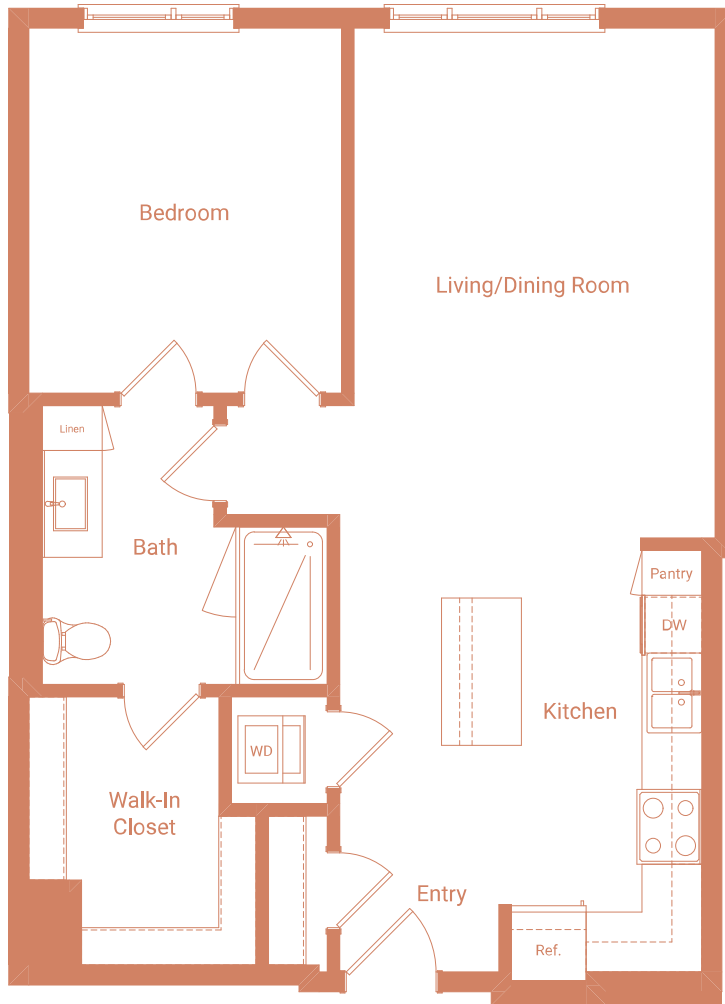

1-D

1 BED / 1 BATH

792
SQ. FT.

635 Robinson Ave | San Diego, CA 92103

modesandiego.com

**Floor plans are artist's rendering. All dimensions are approximate. Actual product and specifications may vary in dimension or detail. Not all features are available in every apartment. Prices and availability are subject to change. Please see a representative for details.*