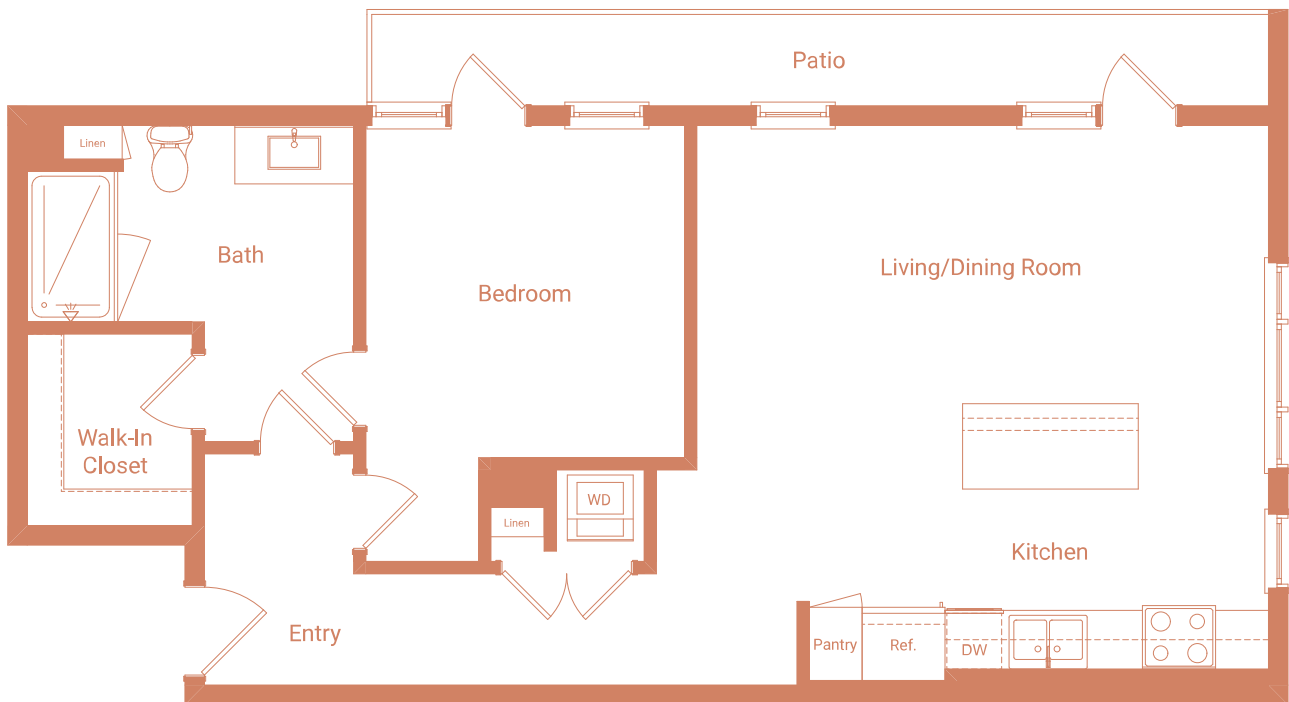

1-C.2

1 BED / 1 BATH

836

SQ. FT.

635 Robinson Ave | San Diego, CA 92103

modesandiego.com

**Floor plans are artist's rendering. All dimensions are approximate. Actual product and specifications may vary in dimension or detail. Not all features are available in every apartment. Prices and availability are subject to change. Please see a representative for details.*