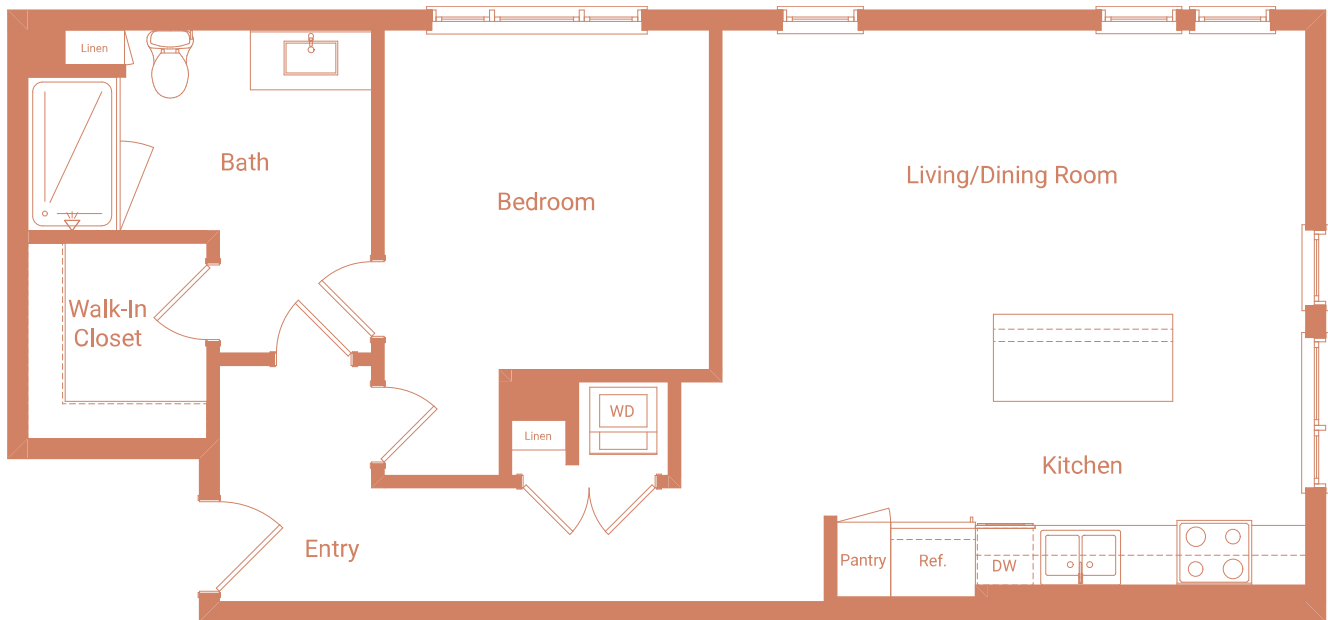

1-C.1

1 BED / 1 BATH

839

SQ. FT.

635 Robinson Ave | San Diego, CA 92103

modesandiego.com

**Floor plans are artist's rendering. All dimensions are approximate. Actual product and specifications may vary in dimension or detail. Not all features are available in every apartment. Prices and availability are subject to change. Please see a representative for details.*