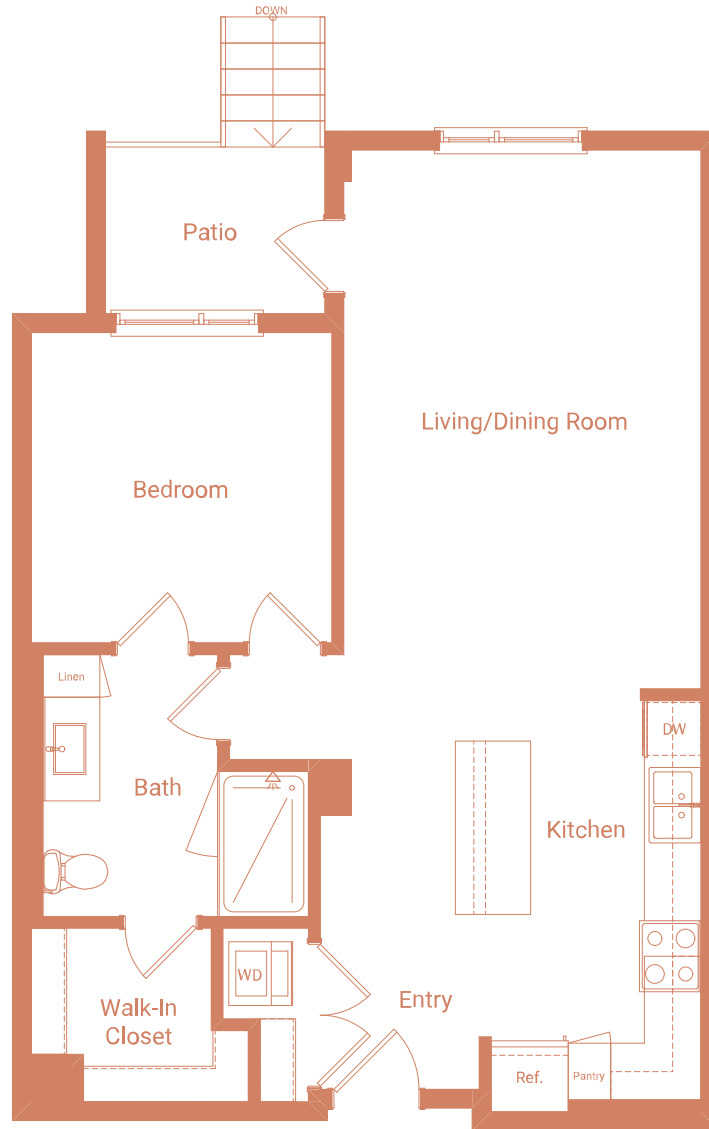

1-B.5

1 BED / 1 BATH

770
SQ. FT.

635 Robinson Ave | San Diego, CA 92103

modesandiego.com

**Floor plans are artist's rendering. All dimensions are approximate. Actual product and specifications may vary in dimension or detail. Not all features are available in every apartment. Prices and availability are subject to change. Please see a representative for details.*