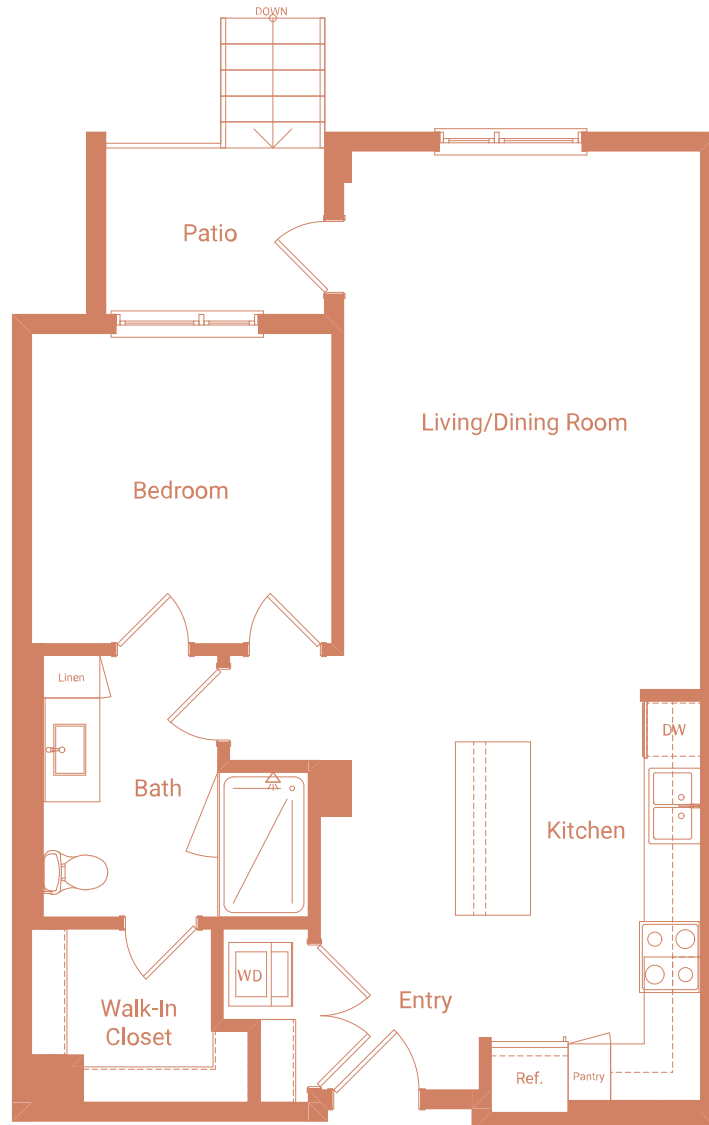

1-B.4

1 BED / 1 BATH

751
SQ. FT.

635 Robinson Ave | San Diego, CA 92103

modesandiego.com

**Floor plans are artist's rendering. All dimensions are approximate. Actual product and specifications may vary in dimension or detail. Not all features are available in every apartment. Prices and availability are subject to change. Please see a representative for details.*