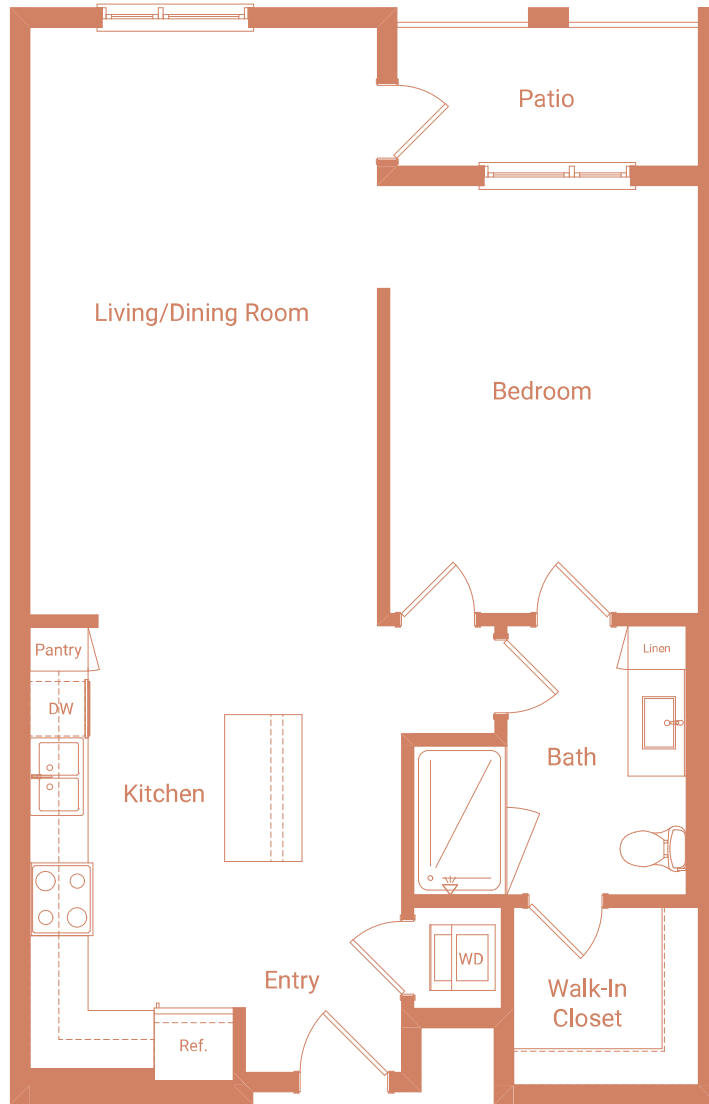

1-B.2

1 BED / 1 BATH

832

SQ. FT.

635 Robinson Ave | San Diego, CA 92103

modesandiego.com

**Floor plans are artist's rendering. All dimensions are approximate. Actual product and specifications may vary in dimension or detail. Not all features are available in every apartment. Prices and availability are subject to change. Please see a representative for details.*