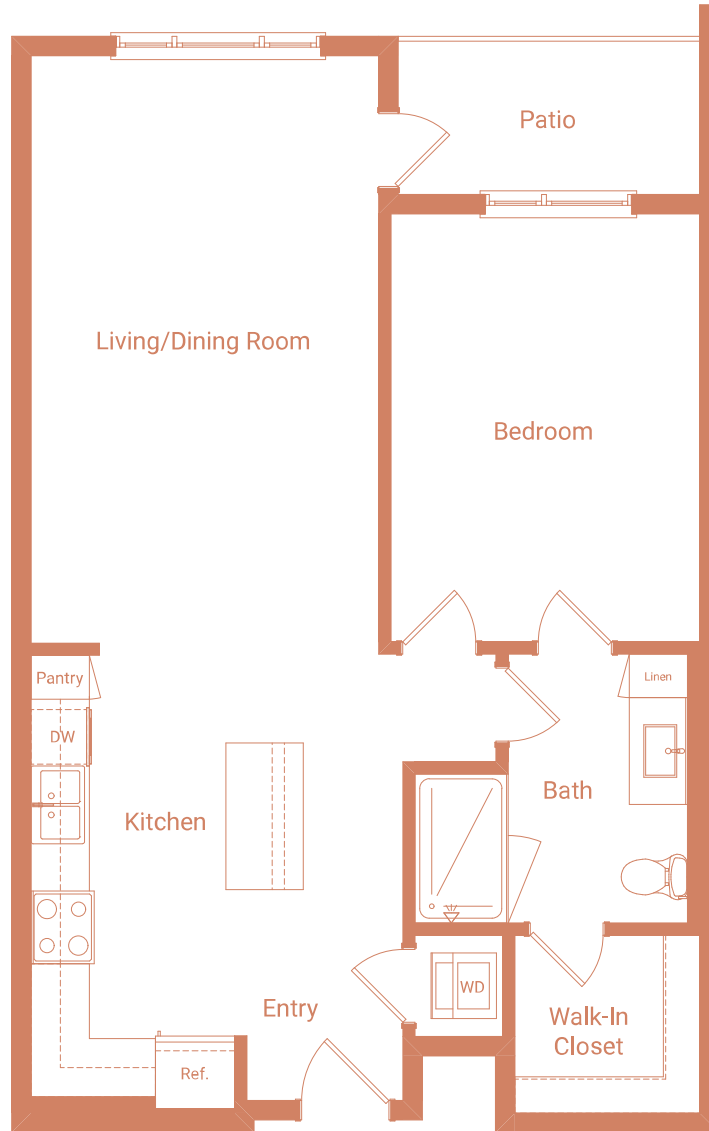

1-B.1

1 BED / 1 BATH

772
SQ. FT.

635 Robinson Ave | San Diego, CA 92103

modesandiego.com

**Floor plans are artist's rendering. All dimensions are approximate. Actual product and specifications may vary in dimension or detail. Not all features are available in every apartment. Prices and availability are subject to change. Please see a representative for details.*