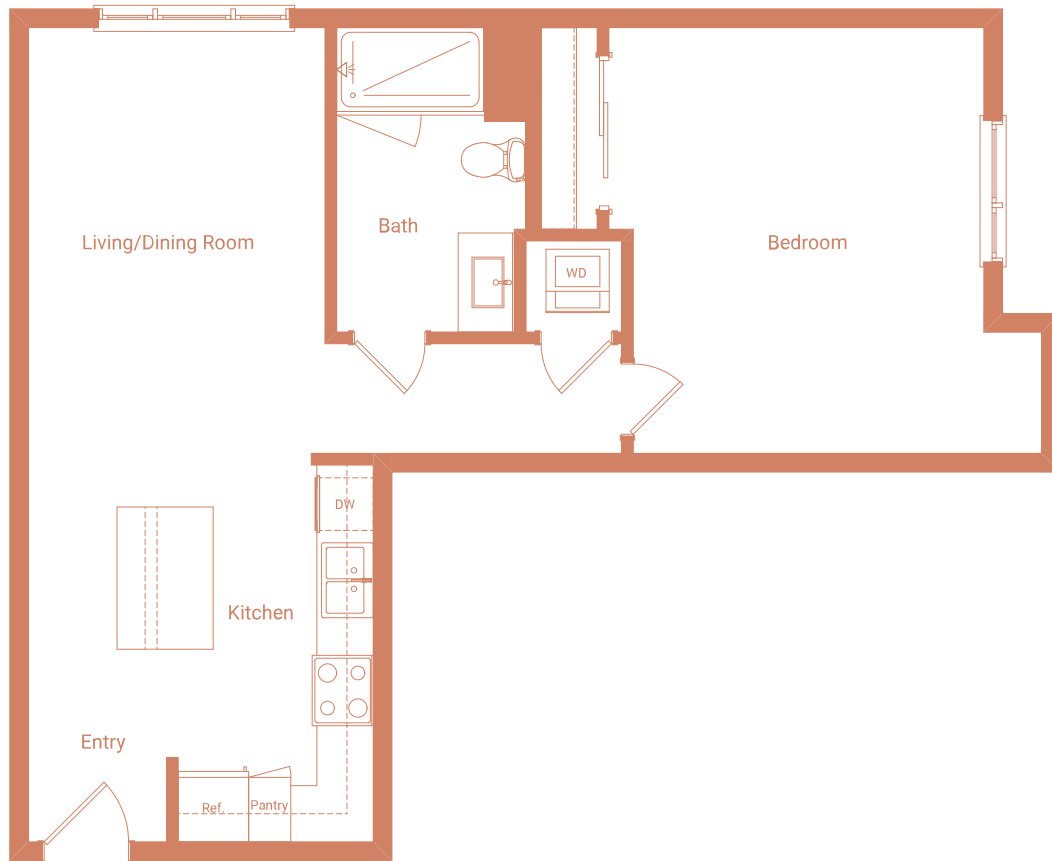

1-A

1 BED / 1 BATH

730

SQ. FT.

635 Robinson Ave | San Diego, CA 92103

modesandiego.com

**Floor plans are artist's rendering. All dimensions are approximate. Actual product and specifications may vary in dimension or detail. Not all features are available in every apartment. Prices and availability are subject to change. Please see a representative for details.*